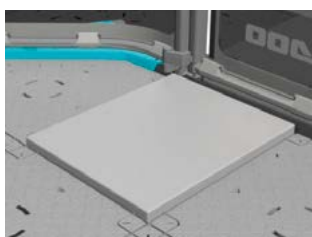

Sun Pads

All Switch models

281300781 Rectangle
281300780 Corner
281300782 Square

- Provides the perfect place for relaxing in the sun with friends.
- 25 mm pad thickness offers seat-like comfort.
- Water-resistant material will not absorb water.
- Durable, high-quality material is easy to maintain and resists fading, stains, mildew, as well as wear and tear.
- Secured in place with plastic hooks, over-molded with polyurethane material for easy install and removal.
- Customizable configuration with the Switch tile system.
- Sold individually.