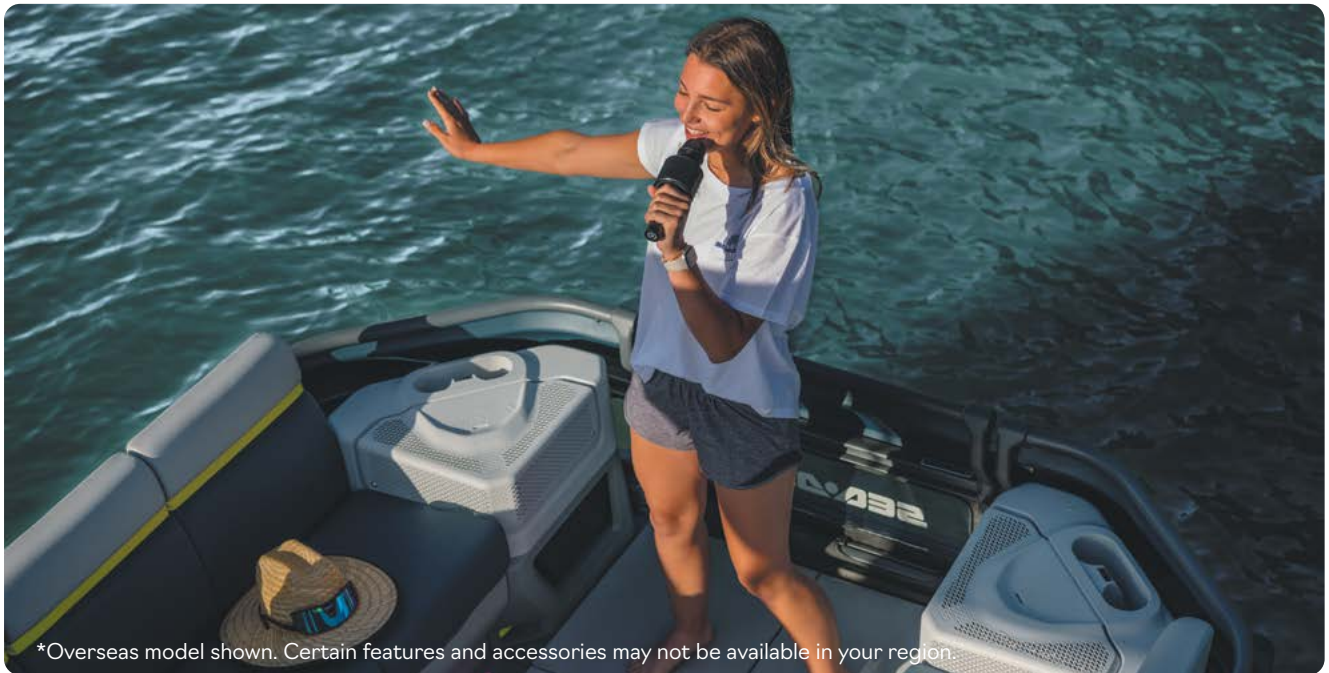

*Overseas model shown. Certain features and accessories may not be available in your region.

Audio	SKU	NAME	PAGE	
	295101213	Two JL Audio System Tables	p. 36	
	295101215	JL Audio Harness Adaptor	p. 36	
	295101214	Fourth JL Audio System Table	p. 36	
			Total	

Note that some accessories may come standard on some models, that compatibility could change depending on the vehicle and part numbers may vary depending on models.