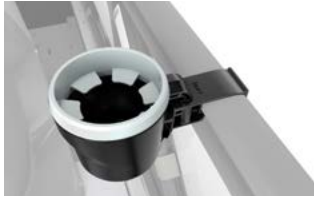

LinQ Lite Cup Holder

All Switch models

715009406

- Keep your beverage within reach no matter where you're sitting on your Switch.
- Flexible fins adjust to various beverage container sizes to hold most securely.
- No permanent installation point means you're free to move it almost anywhere.
- Toolless placement, easy to move from place to place.
- Can be installed in the designated mounting points on the Adjustable Table, on the vehicle railing and on the Seat Corner Backrest.
- Installation on the railing requires LinQ Lite Holder for Rail (295101276).
- Installation on the Seat Corner Backrest requires LinQ Lite Holder for Corner Backrest (295101044) when not standard on the vehicle.