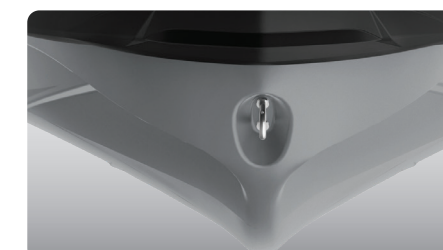

ST3 Hull™

An innovative hull that sets the benchmark for rough water handling, stability, and offshore performance.