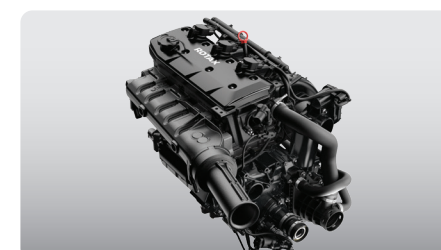

ROTAX® 1630 ACE™ – 230 Engine

This powerful engine comes standard with a supercharger and external intercooler. It is optimized to run on regular fuel, which lowers fuel costs.